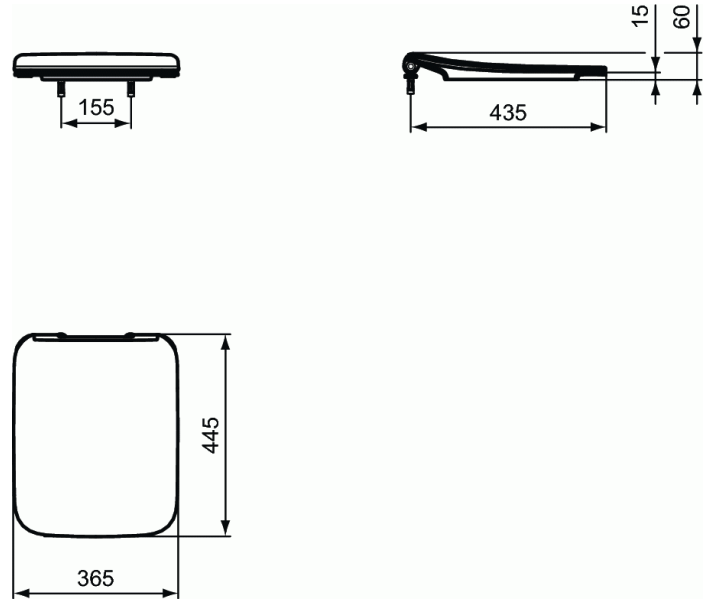

## Seat and cover THIN, SOFT CLOSE

### Seat and cover THIN, SOFT CLOSE

Short projection  
With Easy Take Off hinges  
Duroplast