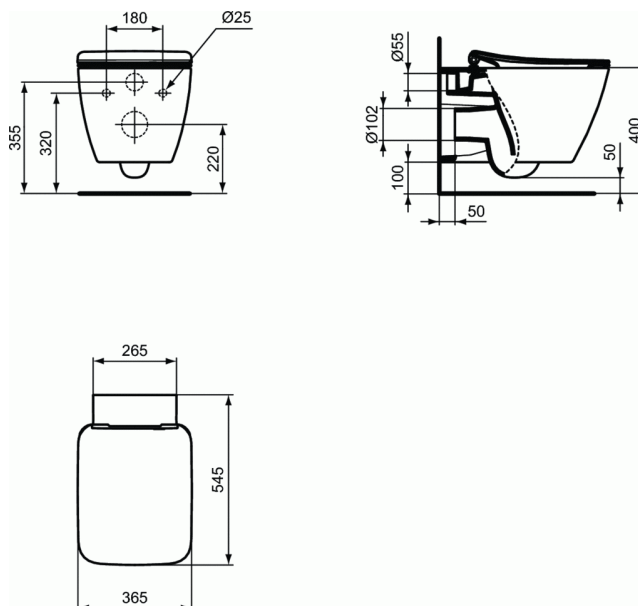

#### Wall mounted WC bowl - AquaBlade®

Washdown

With fully hidden fixation

Horizontal outlet

Including fixation set TT0299598 (for fully hidden attachment - no lateral holes)

In carton box

EN 997

Note: AquaBlade® WCs installation with pressure flush valve is not recommended!

- Concealed solid mounting frame for wall mounted WC bowl (with dual flush control plate - chrome (C0067AA)
- Wall installation for wall mounted WC bowl (control plate - not included) or (W370567)
- Floor installation for wall mounted WC bowl (control plate - not included)- suitable for gypsum carton walls (W370767)
- Dual flush control plate - chrome (for W370567 and W370767) (W3708AA)
- Protection/anti noise kit (T604900)
- Holey restrictor (in case nominal full flush volume is more than 6 L up to 9L) (WW965956)