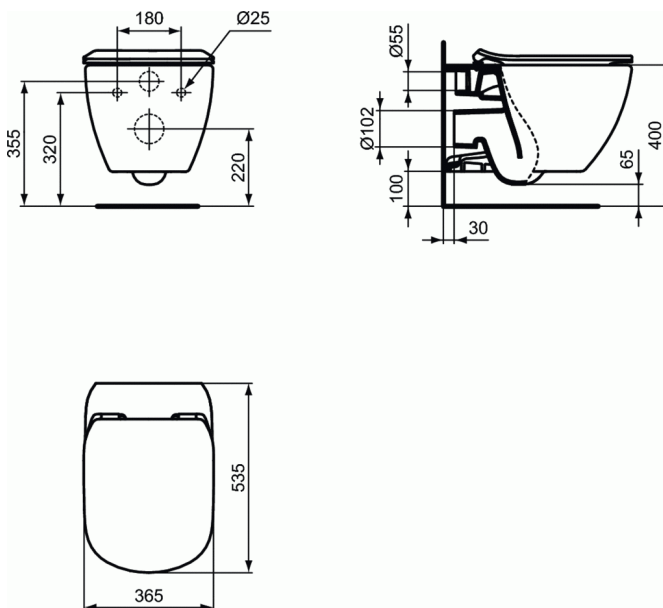

TESI

Wall mounted bowl - AquaBlade®

Wall mounted bowl - AquaBlade®

Washdown

In carton box

EN 997

Including fixation kit TT0299598 (for fully hidden attachment - no lateral holes)

Note: AquaBlade® WCs installation with pressure flush valve is not recommended!

Necessary equipment:

- Seat and cover THIN, metal hinges, duroplast (T352801)
- Seat and cover THIN, SOFT CLOSE with Easy Take Off hinges, duroplast (T352701)

Recommended equipment:

- Holey restrictor (in case nominal full flush volume is more than 6L up to 9L) (WW965956)