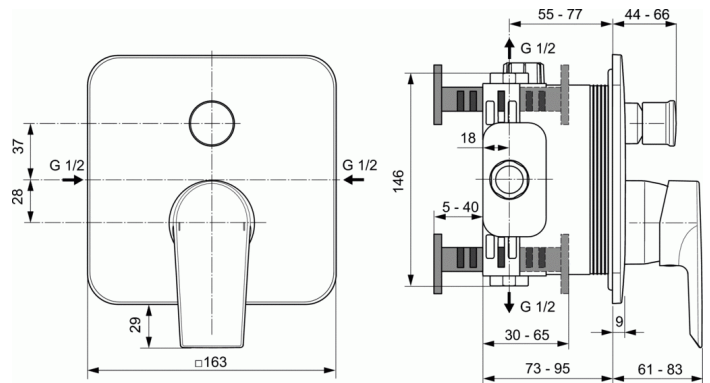

TESI

Built-in bath & shower mixer

Built-in bath & shower mixer

- Kit 2 version (visible parts)
- 47 mm IS Cartridge Click
- Temperature limiter - integrated in the cartridge
- Plastic escutcheon
- Metal handle with red and blue colour indication - printed on handle
- Automatic diverter
- To be used only in combination with: EASY-BOX A1000NU Kit 1 (internal part)
- Comply with EN817