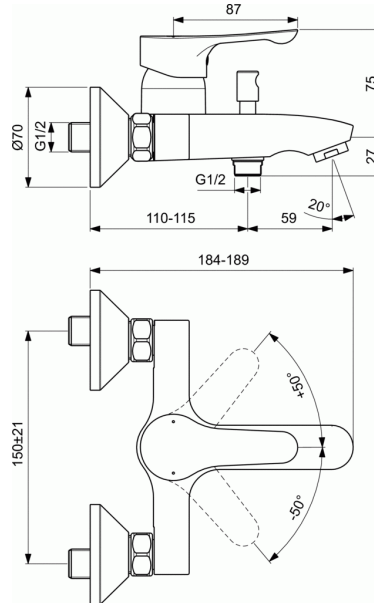

ALPHA

Exposed bath & shower mixer

Exposed bath & shower mixer

- 35 mm ceramic cartridge with hot water limiter
- Click technology
- Metal handle with red and blue colour indication
- Check valve
- Standard S-Connections
- Perlator aerator
- Automatic diverter
- Comply with EN817