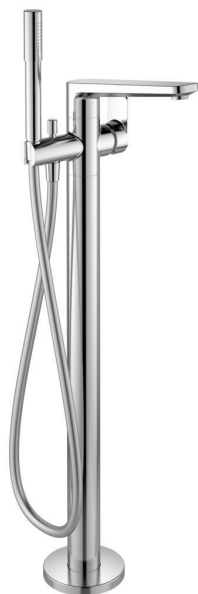

TONIC II

Freestanding bath & shower mixer

Freestanding bath & shower mixer

- 40 mm Multiport ceramic cartridge
- Hot water limiter - integrated
- Brass body - 2 pieces
- Adjustable Cascade aerator
- Metal handle with red and blue colour indication - printed on handle
- Automatic diverter
- Hand-spray STICK
- Shower hose Idealflex 1250 mm
- New KIT 1 - vertical adjustable and suitable for in-floor installation
- 80-160 mm floor thickness
- Floor base escutcheon chrom
- To be used only in combination with: A6133NU (internal part)
- Comply with EN817

FINISHES*

AA

* AA = Chrome

KEY FEATURES & BENEFITS

REQUIRED

KIT1, built in unit for A6120AA and A6347AA A6133