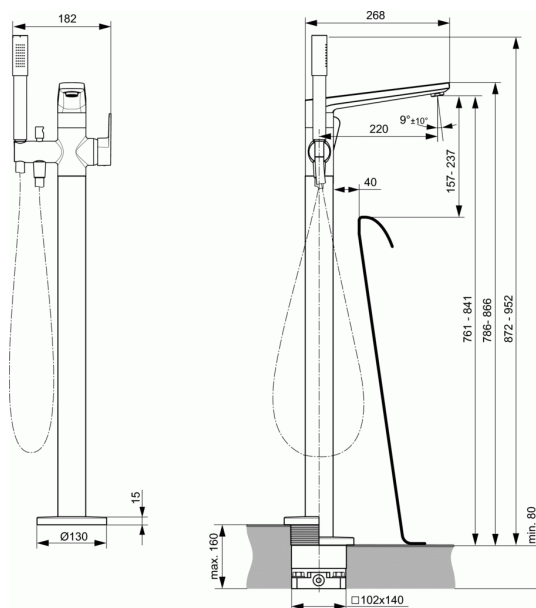

TONIC II

Freestanding bath & shower mixer

Freestanding bath & shower mixer

- 40 mm Multiport ceramic cartridge
- Hot water limiter - integrated
- Brass body - 2 pieces
- Adjustable Cascade aerator
- Metal handle with red and blue colour indication - printed on handle
- Automatic diverter
- Hand-spray STICK
- Shower hose Idealflex 1250 mm
- New KIT 1 - vertical adjustable and suitable for in-floor installation
- 80-160 mm floor thickness
- Floor base escutcheon chrom
- To be used only in combination with: A6133NU (internal part)
- Comply with EN817

FINISHES*

AA

* AA = Chrome

KEY FEATURES & BENEFITS

REQUIRED

KIT1, built in unit for A6120AA and A6347AA A6133