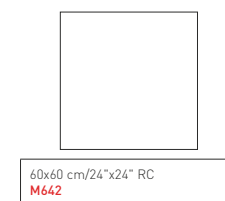

60x8 cm/24"x3" SKIRTING: / RODAPIE:
P097

60x60 cm/24"x24" RC
M642