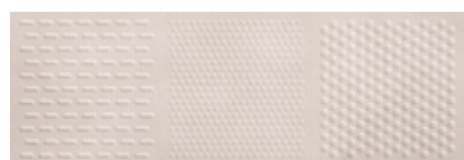

GRAVITY LANCER GOLD