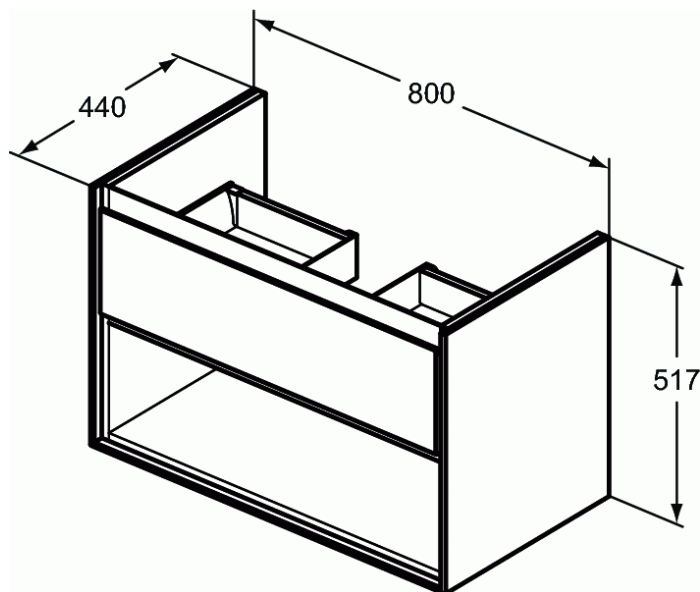

## Basin unit 80 cm

### Basin unit 80 cm

Wall mounted

1 drawer with edged panel (handle not necessary)

Soft close system

With open storage shelf below the drawer

Including: Mounting kit

For assembly with:

- Connect Air Vanity basin 84 cm E027901