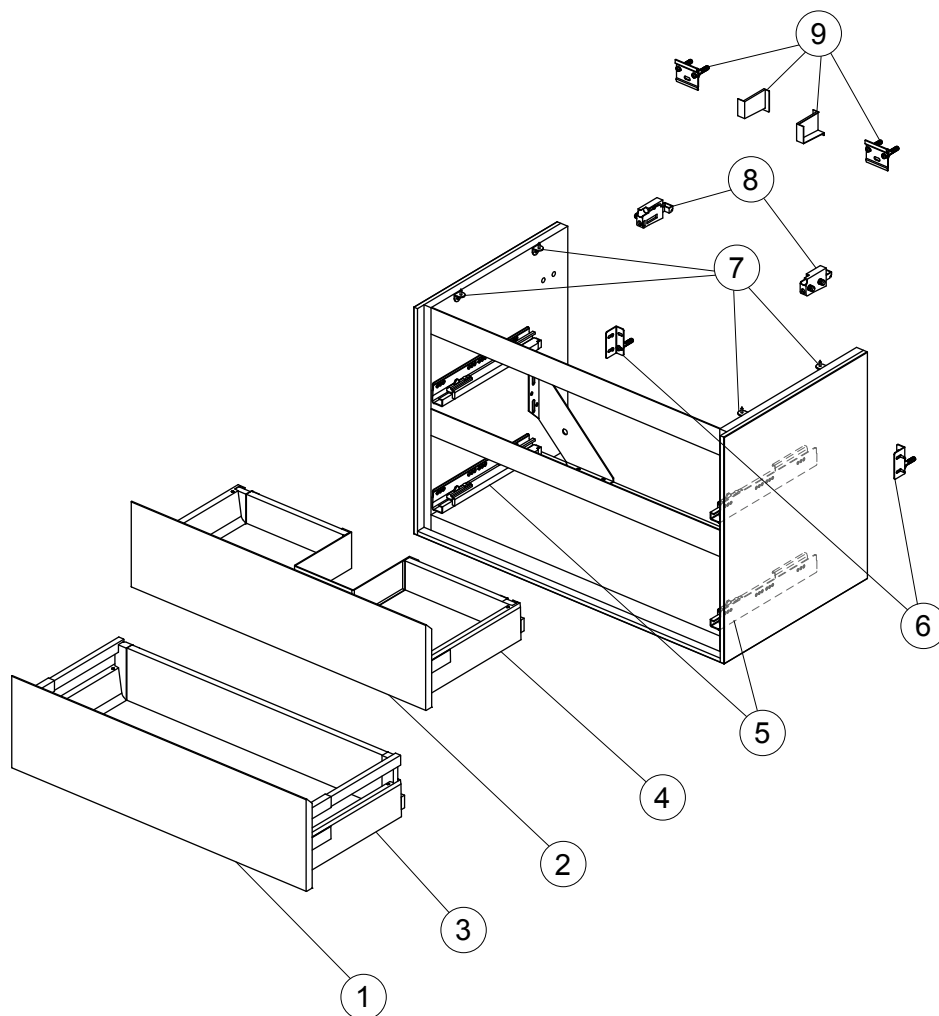

Item	Description	Colour/Finish		Code No.	Quantity
		Outside Finish	Accent Finish		
1	Lower drawer front panel 80	B2 - Glossy White KN - Glossy White EQ - Glossy Light Gray PS - Wood Light Gray UK - Wood Light Brown VY - Matt Dark Brown	Matt White Matt Light Gray Matt White Matt White Matt Light Brown Matt White	EF550B2 EF550B2 EF550EQ EF550PS EF550UK EF550VY	1
2	Upper drawer front panel 80	B2 - Glossy White KN - Glossy White EQ - Glossy Light Gray PS - Wood Light Gray UK - Wood Light Brown VY - Matt Dark Brown	Matt White Matt Light Gray Matt White Matt White Matt Light Brown Matt White	EF549B2 EF549B2 EF549EQ EF549PS EF549UK EF549VY	1
3	Lower drawer structure 80 Matt White			EF55267	1
4	Upper drawer structure 80 Matt White			EF55167	1
5	Runner 300 KIT			EF53867	Pair
6	Safety KIT (Brackets, screws, plugs)			EF53967	10
7	TOP brackets KIT (Brackets & screws)			EF54067	17
8	Hanging brackets KIT BU			EF54167	Pair
9	Wall fixation KIT BU			EF54267	18

Item	Description	Colour/Finish		Code No.	Quantity
		Outside Finish	Accent Finish		
1	Lower drawer front panel 80	B2 - Glossy White KN - Glossy White EQ - Glossy Light Grey PS - Wood Light Grey UK - Wood Light Brown VY - Matt Dark Brown	Matt White Matt Light Grey Matt White Matt White Matt Light Brown Matt White	EF656B2 EF656B2 EF656EQ EF656PS EF656UK EF656VY	1
2	Upper drawer front panel 80	B2 - Glossy White KN - Glossy White EQ - Glossy Light Grey PS - Wood Light Grey UK - Wood Light Brown VY - Matt Dark Brown	Matt White Matt Light Grey Matt White Matt White Matt Light Brown Matt White	EF655B2 EF655B2 EF655EQ EF655PS EF655UK EF655VY	1
3	Lower drawer structure 80 Matt White			EF65867	1
4	Upper drawer structure 80 Matt White			EF65767	1
5	Runner 300 KIT			RV07467	Pair
6	Safety KIT (Brackets, screws, plugs)			TV38767	12
7	TOP brackets KIT (Brackets & screws)			TV38367	12
8	Hanging brackets KIT 1			RV08267	Pair
9	Wall fixation KIT 1			RV08167	12