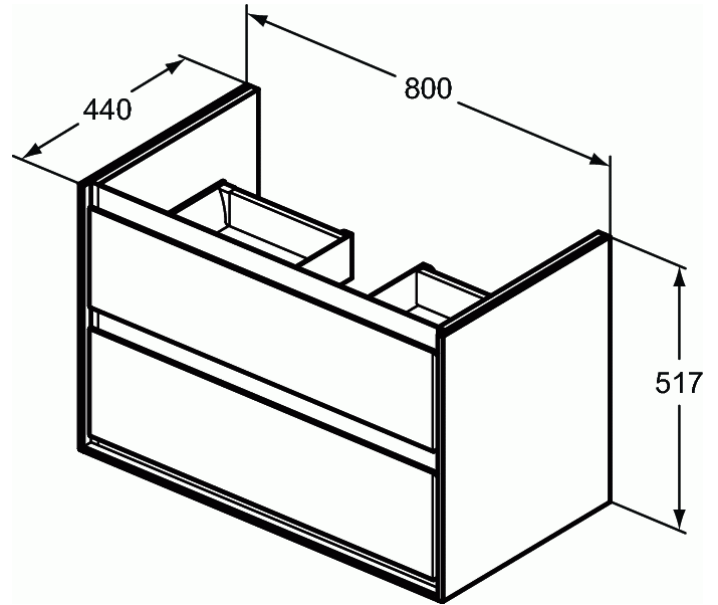

CONNECT AIR Basin unit 80 cm

Basin unit 80 cm

Wall mounted

2 drawers with edged panels (handles not necessary)

Soft close system

Including: Mounting kit

For assembly with:

- Connect Air Vanity basin 84 cm E027901

- Connect Air Vessel basin 60 cm E034801/40 cm E034701 with required Worktop E0849

Recommended: Space Saving Siphon EE23033967 (please, order separately)

VARIANTS

Basin unit 60 cm

Basin unit 100 cm

Basin unit 120 cm