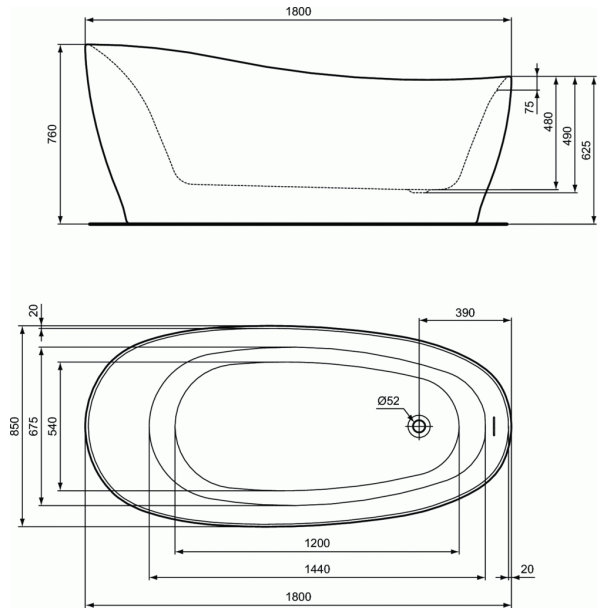

AROUND

freestanding asymmetric bathtub 180x85 cm

freestanding asymmetric bathtub 180x85 cm

Freestanding bathtub made of 4 mm, acrylic white. Uses Click-Clack waste. With an overflow device included and slot overflow.

Water capacity 230L

Color: White Gloss/Black Gloss

- Model in White Matt color

- Model in White Gloss color

EN 14 516

FINISHES*

* V2 = Black Gloss, 01 = Euro White, V1 = Silk White (Matt White)