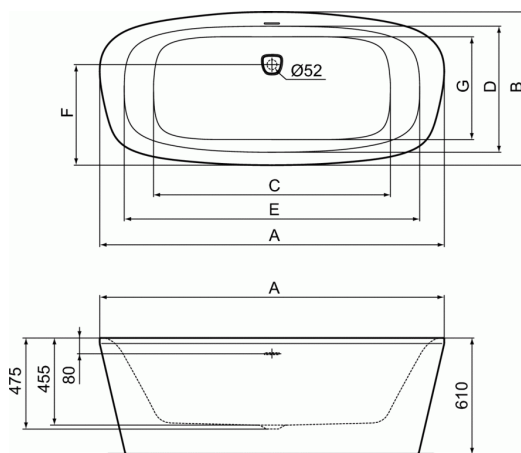

DEA DUO Freestanding bathtub 180x80 cm

	A	B	C	D	E	F	G
E306801	1900	900	1315	760	1645	625	635
E306701	1800	800	1215	660	1545	525	535
E306601	1700	750	1115	610	1445	475	485

DUO Freestanding bathtub 180x80 cm

4 mm
Acrylic white
Water capacity 220 L
Including: Click-clack siphon
Slot overflow
EN 14 516

Recommended equipment:

- Tonic II Freestanding bath & shower mixer (A6347AA)
- Melange Freestanding bath & shower mixer (A6120AA)