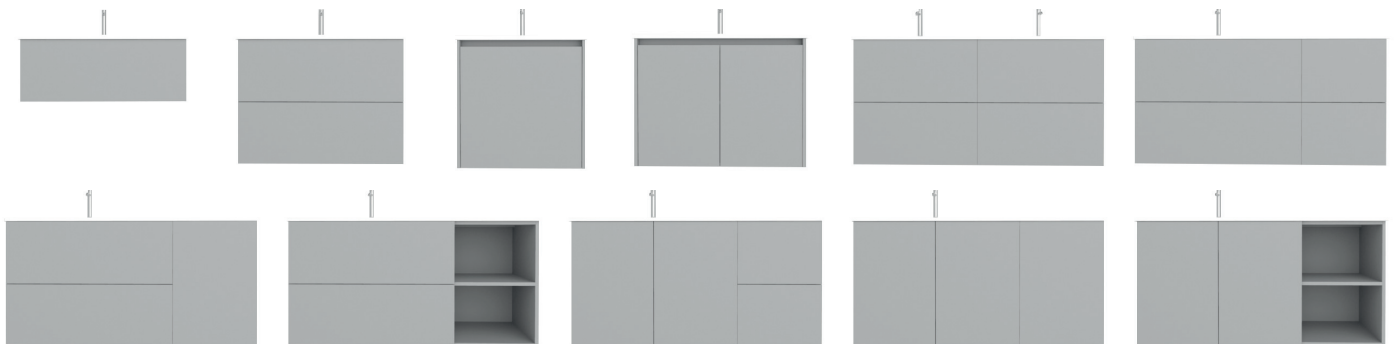

Modelli / Models / Modelos / Modèles / Modellen / Modelle

www.inda.net

inda®
bathroom interiors