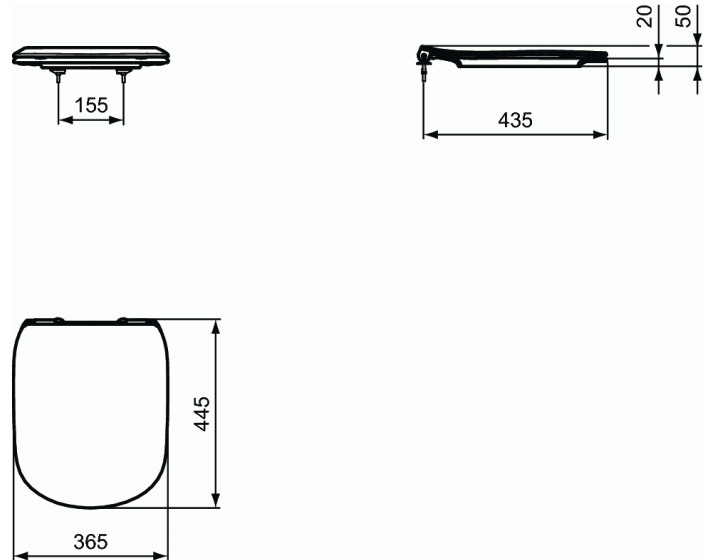

TESI

Seat and cover THIN, SOFT CLOSE

Seat and cover THIN, SOFT CLOSE

Duroplast

SOFT CLOSE with Easy Take Off hinges

FINISHES*

* 01 = Euro White, V1 = Silk White (Matt White), V3 = Silk Black (Matt Black)

KEY FEATURES & BENEFITS