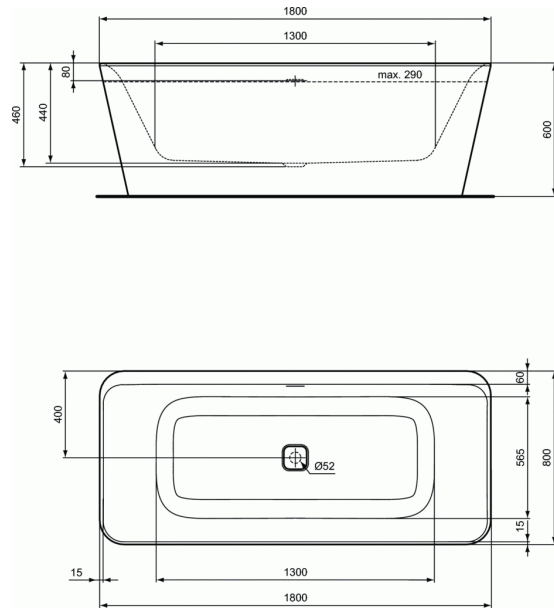

TONIC II

Freestanding Double-Ended Bathtub 180x80 cm

Freestanding Double-Ended Bathtub 180x80 cm

4 mm, acrylic

Click-Clack waste and overflow device included

Slot overflow

EN 14 516

Recommended equipment:

- Freestanding Bath/Shower mixer Tonic II A6347AA or
- Freestanding Bath/Shower mixer Melange A6120AA

FINISHES*

* 01 = Euro White